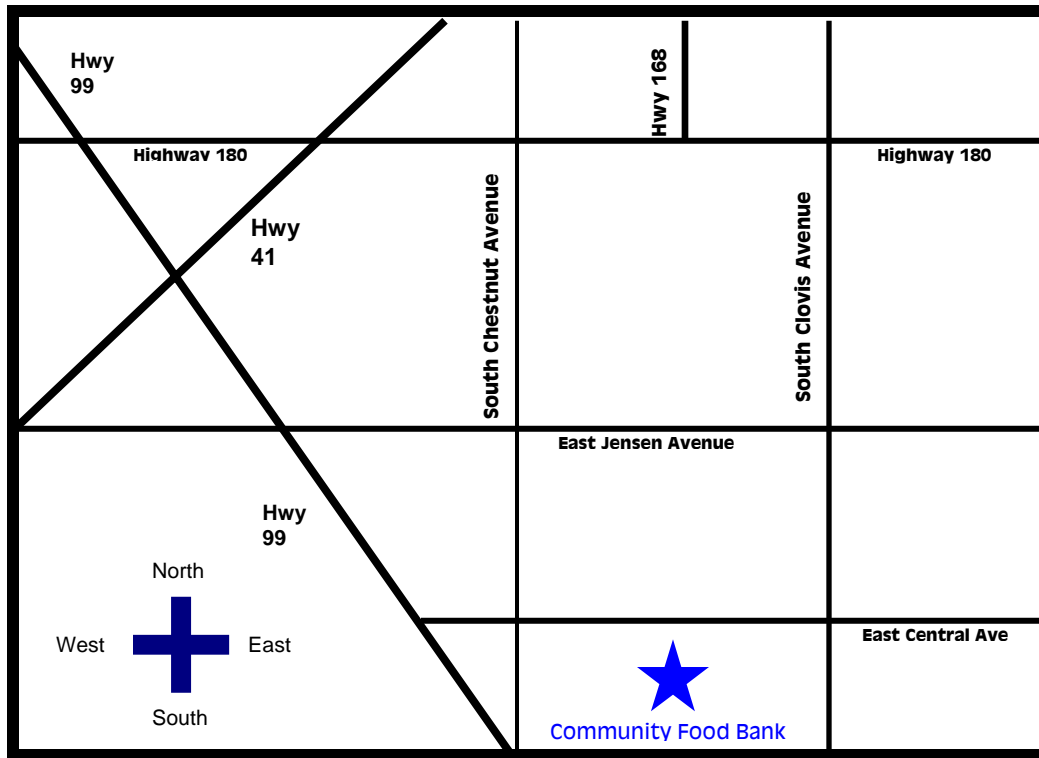

3403 E Central Avenue Fresno, CA 93725-2542

**From North Fresno**

Take Hwy 41 South to Hwy 99 South  
 Use Exit 127/ Central Avenue  
 Make left on Central Avenue  
 Keep east past Golden State Blvd.  
 We are approximately 400 meters east of Golden State on the right hand side.  
 If you've gone to S. Willow Ave, you've gone too far

**From Clovis/Sunnyside**

Take Clovis Avenue down to E. Central Avenue  
 Make a left (going west) on E. Central Avenue  
 We are on the left side/south side of Central Avenue, just past S. Willow Ave.  
 If you've gone to S. Golden State, you've gone too far

**Using the highways**

Take Hwy 168 to Hwy 180 West  
 Hwy 180 West to Hwy 41 South  
 Hwy 41 South to Hwy 99 South  
 Take exit 127/Central Avenue  
 Make left (go East) on Central Avenue  
 Keep East past Golden State Blvd.  
 We are approximately 400 meters east of Golden State on the right hand side/south side of Central Avenue.  
 If you've gone to S. Willow Ave, you've gone too far